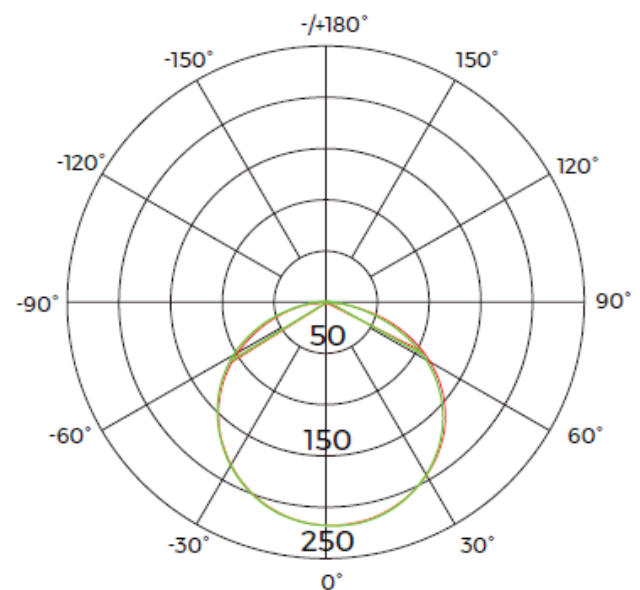

MINI LED STRIP 9.6W

4mm

This ultra-slim LED Strip offers a minimalistic appearance combined with high efficiency and CRI 90. Available in 24V and a choice of three colour temperatures.

FEATURES AND BENEFITS:

- 4mm ultra-slim design for minimalistic appearance
- Constant Voltage 24V DC input
- 3M double coated tape for quick installation
- CRI 90 as standard for better colour appearance
- Excellent heat dissipation
- Can be supplied in 5m reels or cut to size
- SDCM 3 for colour consistency

APPLICATION:

- Kitchen cabinets and shelf lighting
- Feature lighting
- Hospitality, residential or retail spaces

SPECIFICATION:

Item Code	STR064	STR065	STR066
Colour Temperature	3000K	4000K	6000K
Max. Power	9.6W		
Input	24V		
CRI	CRI 90		
Cutting increment	50mm		
LED Pitch	8.33mm		
LED/m	120LEDs		
Width	4mm		
Lumen Output	670lm	710lm	710lm
Beam Angle	120°		
Lifetime (rated)	36,000Hrs to L70		
Operating Temperature	-20°C - +40°C		
Warranty	5 years		