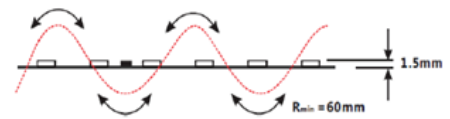

- 4mm ultra-slim design for minimalistic appearance
- Constant Voltage 24V DC input
- 3M double coated tape for quick installation
- CRI 90 as standard for better colour appearance
- Excellent heat dissipation
- Can be supplied in 5m reels or cut to size
- SDCM 3 for colour consistency

APPLICATION:

- Kitchen cabinets and shelf lighting
- Feature lighting
- Hospitality, residential or retail spaces

SPECIFICATION:

Item Code	STR064	STR065	STR066
Colour Temperature	3000K	4000K	6000K
Max. Power	9.6W		
Input	24V		
CRI	CRI 90		
Cutting increment	50mm		
LED Pitch	8.33mm		
LED/m	120LEDs		
Width	4mm		
Lumen Output	670lm	710lm	710lm
Beam Angle	120°		
Lifetime (rated)	36,000Hrs to L70		
Operating Temperature	-20°C - +40°C		
Warranty	5 years		

24V

MATCHING PROFILES:

Item Code	Finish	Diffuser	Dimensions*
PROM	Anodised Aluminium		
PROM-B	Black	PMMA	H9mmxW7.8mm
PROM-W	White		

*Standard length for Anodised Aluminium 2m, for Black and White 2.5m

*Can be cut to size