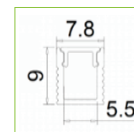

APPLICATION:

- Kitchen cabinets and shelf lighting
- Feature lighting
- Hospitality, residential or retail spaces

SPECIFICATION:

Item Code	STR064	STR065	STR066
Colour Temperature	3000K	4000K	6000K
Max. Power	9.6W		
Input	24V		
CRI	CRI 90		
Cutting increment	50mm		
LED Pitch	8.33mm		
LED/m	120LEDs		
Width	4mm		
Lumen Output	670lm	710lm	710lm
Beam Angle	120°		
Lifetime (rated)	36,000Hrs to L70		
Operating Temperature	-20°C - +40°C		
Warranty	5 years		

24V

MATCHING PROFILES:

Item Code	Finish	Diffuser	Dimensions*
PROM	Anodised Aluminium		
PROM-B	Black	PMMA	H9mmxW7.8mm
PROM-W	White		

*Standard length for Anodised Aluminium 2m, for Black and White 2.5m

*Can be cut to size