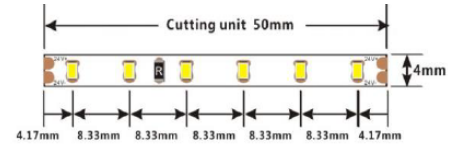

MINI LED STRIP 9.6W

4mm

This ultra-slim LED Strip offers a minimalistic appearance combined with high efficiency and CRI 90. Available in 24V and a choice of three colour temperatures.

FEATURES AND BENEFITS:

- 4mm ultra-slim design for minimalistic appearance
- Constant Voltage 24V DC input
- 3M double coated tape for quick installation
- CRI 90 as standard for better colour appearance
- Excellent heat dissipation
- Can be supplied in 5m reels or cut to size
- SDCM 3 for colour consistency

APPLICATION:

- Kitchen cabinets and shelf lighting
- Feature lighting
- Hospitality, residential or retail spaces

SPECIFICATION:

Item Code	STR064	STR065	STR066
Colour Temperature	3000K	4000K	6000K
Max. Power	9.6W		
Input	24V		
CRI	CRI 90		
Cutting increment	50mm		
LED Pitch	8.33mm		
LED/m	120LEDs		
Width	4mm		
Lumen Output	670lm	710lm	710lm
Beam Angle	120°		
Lifetime (rated)	36,000Hrs to L70		
Operating Temperature	-20°C - +40°C		
Warranty	5 years		

24V

MATCHING PROFILES:

Item Code	Finish	Diffuser	Dimensions*
PROM	Anodised Aluminium		
PROM-B	Black	PMMA	H9mmxW7.8mm
PROM-W	White		

*Standard length for Anodised Aluminium 2m, for Black and White 2.5m

*Can be cut to size