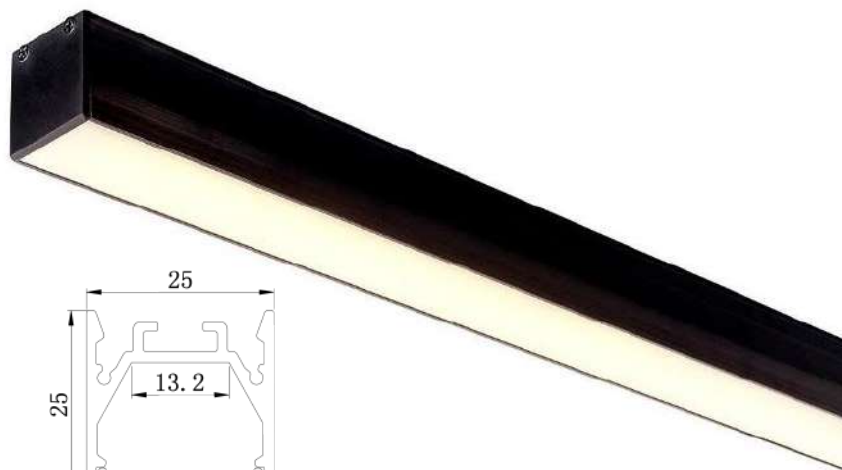

Azoogi

LED LIGHTING

Welcome to the newest member of the Azoogi LED Lighting family. Welcome to..

HARMONY

- ✓ Custom sizes made to order!
- ✓ Available in  &  or both!
- ✓ Cutting edge RF Technology
- ✓ Minimalist black powder coating
- ✓ Hung or Surface mounted
- ✓ Tongue & groove connections allow you to go as long as you like
- ✓ Up to 3000 Lumen Output per metre
- ✓ 3 year warranty on all products

Included Accessories

Clips

Suitable Driver & Receiver

End Caps

Suitable Controller

Stainless steel mounting kit

Your choice of strip!