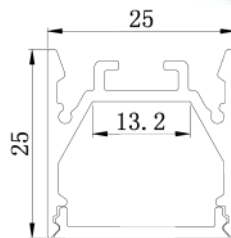

Azoogi

LED LIGHTING

Welcome to the newest member of the Azoogi LED Lighting family. Welcome to..

HARMONY

- ✓ Custom sizes made to order!
- ✓ Available in  &  or both!
- ✓ Cutting edge RF Technology
- ✓ Minimalist black powder coating
- ✓ Hung or Surface mounted
- ✓ Tongue & groove connections allow you to go as long as you like
- ✓ Up to 3000 Lumen Output per metre
- ✓ 3 year warranty on all products