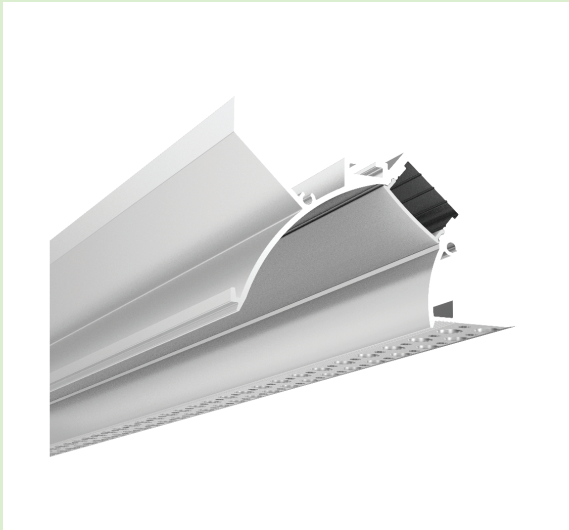

PR130 DEEP WALLWASHER

Trimless recessed wall washer profile with opalised diffused cover.

FEATURES AND BENEFITS:

- Enhances look of all kinds of LED strip installations
- Comes in 2m lengths, 3m length available on request
- Can be cut to size
- Opalised diffuser provides dotless appearance
- Comes with end caps
- Can be butted together to give a continuous effect
- Anodised aluminium with PMMA opalised diffuser
- Silver aluminium finish standard, White, Black, Brass options on request 
- Ideal for indoor applications