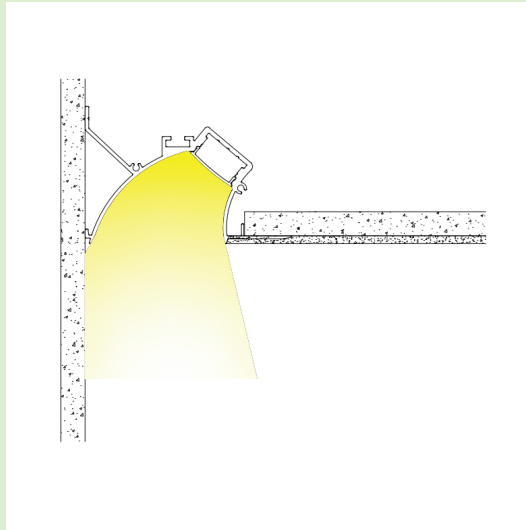

PR130 DEEP WALLWASHER

Trimless recessed wall washer profile with opalised diffused cover.

FEATURES AND BENEFITS:

- Enhances look of all kinds of LED strip installations
- Comes in 2m lengths, 3m length available on request
- Can be cut to size
- Opalised diffuser provides dotless appearance
- Comes with end caps
- Can be butted together to give a continuous effect
- Anodised aluminium with PMMA opalised diffuser
- Silver aluminium finish standard, White, Black, Brass options on request 
- Ideal for indoor applications