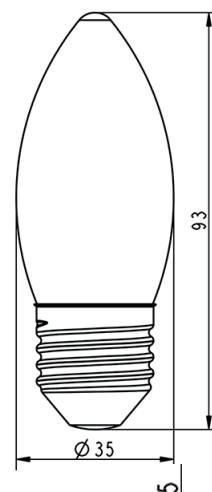

## Candle LED 3 Watt E14 Dimmable 4000K

### Features

- ✓ 1:1 Size of traditional lamp
- ✓ High efficiency COB LED chips
- ✓ 360° Wide beam angle
- ✓ Double insulation
- ✓ Suits most lamp fittings
- ✓ Ideal for decorative applications

Item Code	FIL038
Base	E14
Power	3W
Input Voltage	AC240V
Colour	CLEAR
Colour Temperature	4000K
Lumen Flux	300
Beam Angle	360
Dimmable	YES