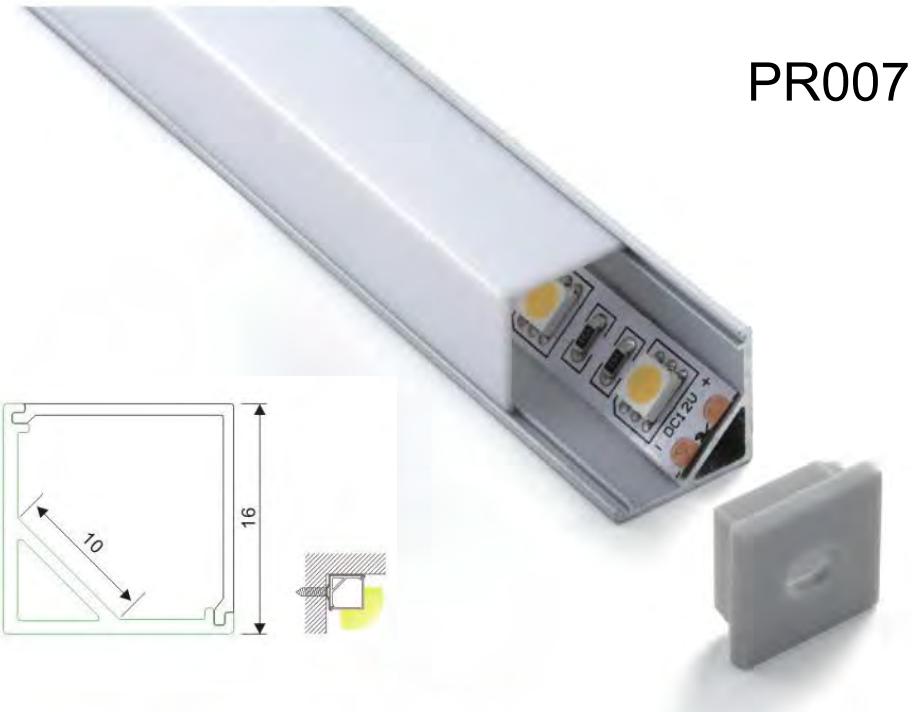

Lighting Council
AUSTRALIA
MEMBER

Aluminium LED Profile

PR007

End cap with hole
End cap without hole

Aluminum profile

PMMA opal matte cover
PMMA semi-clear cover

Mounting clip(PC)

Mounting clip(metal)

LED Strip: 5050LED,
60LEDs/M, 14.4W/M

LED Driver

Powder Coating
Color Options

Black

White