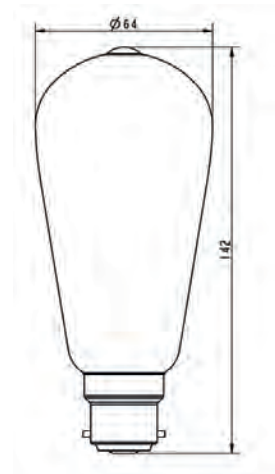

ST64 LED 6 Watt B22 DIM

Features

- ✓ High CRI
- ✓ Dims down to zero
- ✓ 360° Wide beam angle
- ✓ Suits most lamp fittings
- ✓ Ideal for decorative applications
- ✓ Dimmable with most leading edge dimmers

Item Code	FIL025
Base	B22
Power	6W
Input Voltage	AC240V
Colour Temperature	2600k
Lumen Flux	550
Beam Angle	360
Dimmable	YES

E255