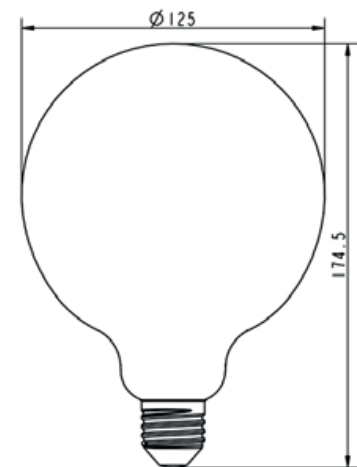

G125 LED 6 Watt E27 DIM

Features

- ✓ High CRI 90
- ✓ Dims down to zero
- ✓ 360° Wide beam angle
- ✓ Suits most lamp fittings
- ✓ Ideal for decorative applications
- ✓ Dimmable with most leading edge dimmers

Item Code	FIL012
Base	E27
Power	6W
Input Voltage	AC240V
Colour	CLEAR
Colour Temperature	2600k
Lumen Flux	500
Beam Angle	360
Dimmable	YES

E255