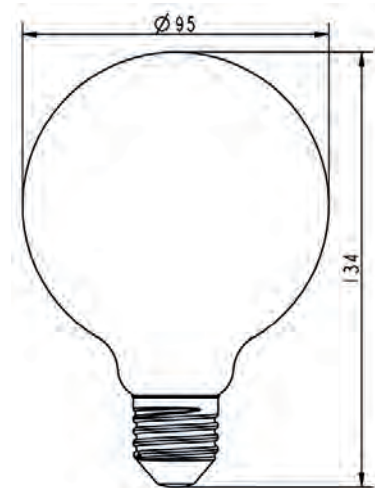

G95 LED 6 Watt E27 DIM

Features

- ✓ High CRI 90
- ✓ Dims down to zero
- ✓ 360° Wide beam angle
- ✓ Suits most lamp fittings
- ✓ Ideal for decorative applications
- ✓ Dimmable with most leading edge dimmers

Item Code	FIL010
Base	E27
Power	6W
Input Voltage	AC240V
Colour Temperature	2600k
Lumen Flux	500
Beam Angle	360
Dimmable	YES

E255